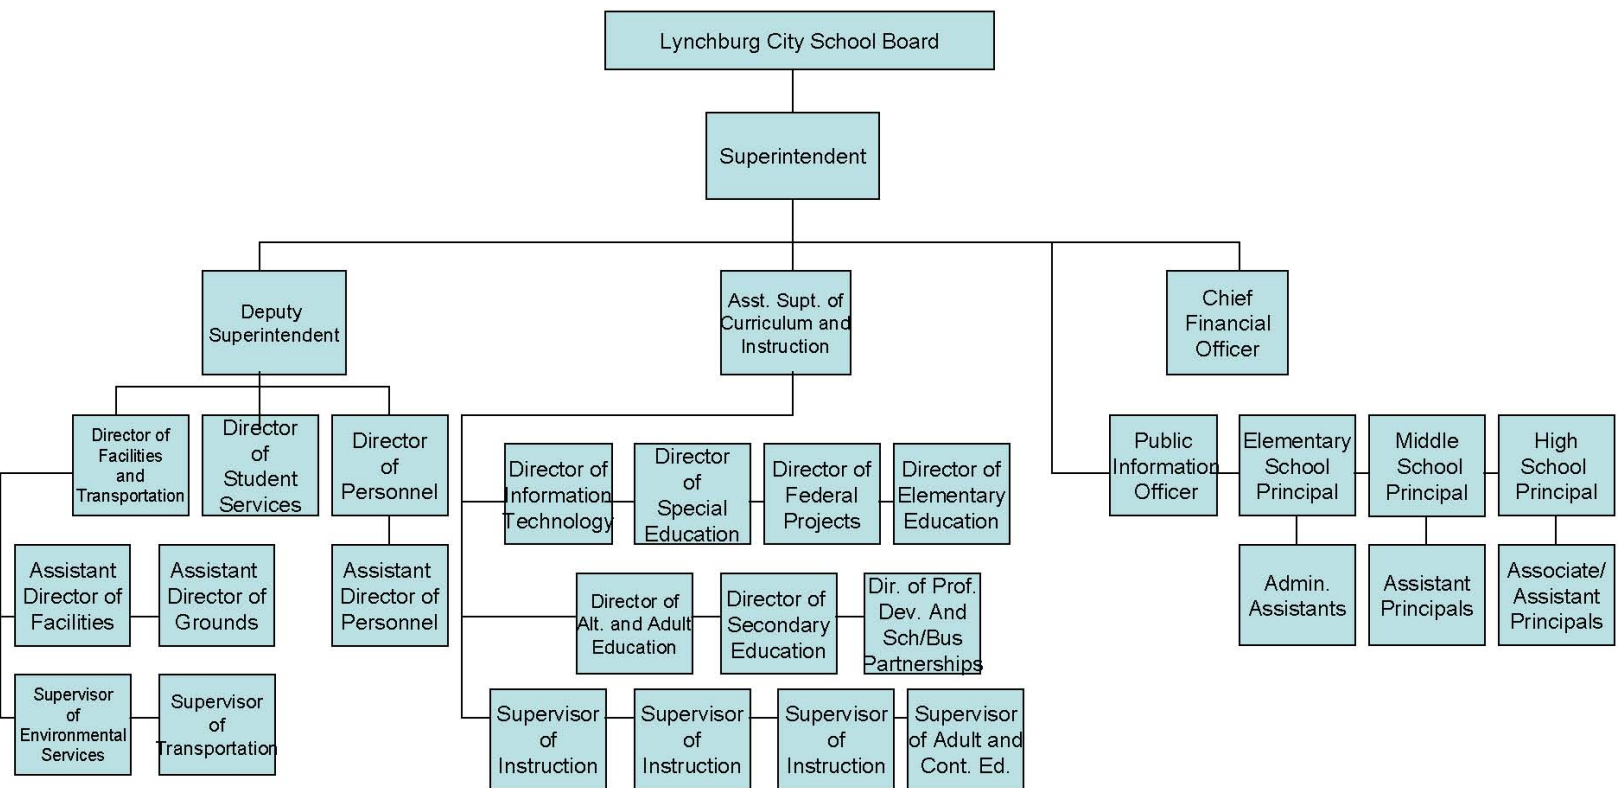

ADMINISTRATION

Organizational Chart R 3-12

Adopted by School Board: 06/05/73
 Revised by School Board: 07/02/91
 Revised by School Board: 03/27/01

Revised by School Board: 03/04/03
 Revised by School Board: 07/06/04
 Revised by the Superintendent: 09/08/06